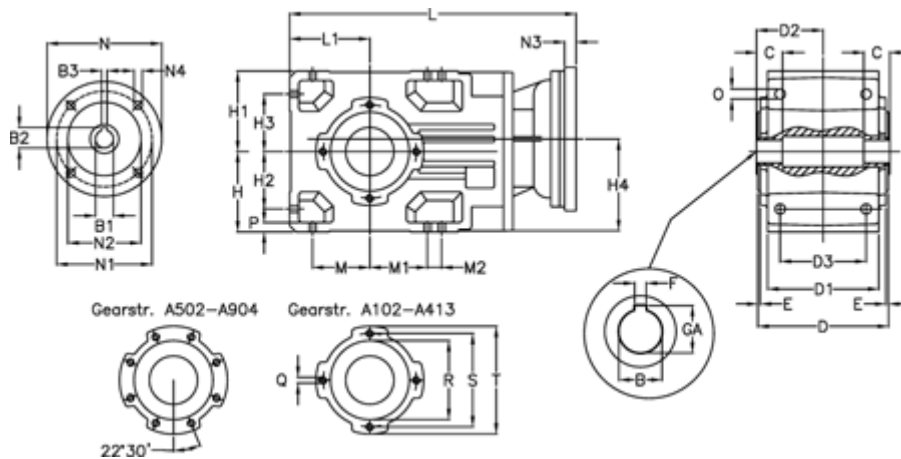

Article number: 29600104093220

Description: Bevel helical gearbox
A102UH25-40,9-P63B5

Measures

B = 25	D3 = 75	H3 = 50.0	N1 = 115	S = 100
B1 = 11	Description = A102UH25-xx-P63 B5	H4 = 83.0	N2 = 95	T = 120
B2 = 12.8	E = 3.0	L = 282.5	N3 = 0	
B3 = 4	F = 8	L1 = 70	N4 = M8x19	
C = 18	GA = 28.3	M = 50.0	O = 9.5	
D = 117	H = 70	M1 = 50.0	P = 9	
D1 = 95	H1 = 70	M2 = 0	Q = M8x12	
D2 = 60.0	H2 = 50.0	N = 140	R = 80	